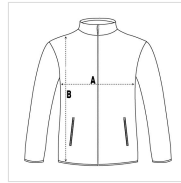

## 300GSM

100% Polyester Anti Pill fleece

Cadet Collar, Self Coloured Concealed

Front

Pocket Zips, Adjustable Drawcord in Hem

Sizes S to 2XL

Packs of 3 pcs

Cartons of 15 pcs

SIZE (CM)	S	M	L	XL	2XL
A:Flat Chest	53	56	59	62	65
B:Length	69	71	73	75	77

Selected Colour: **Charcoal**